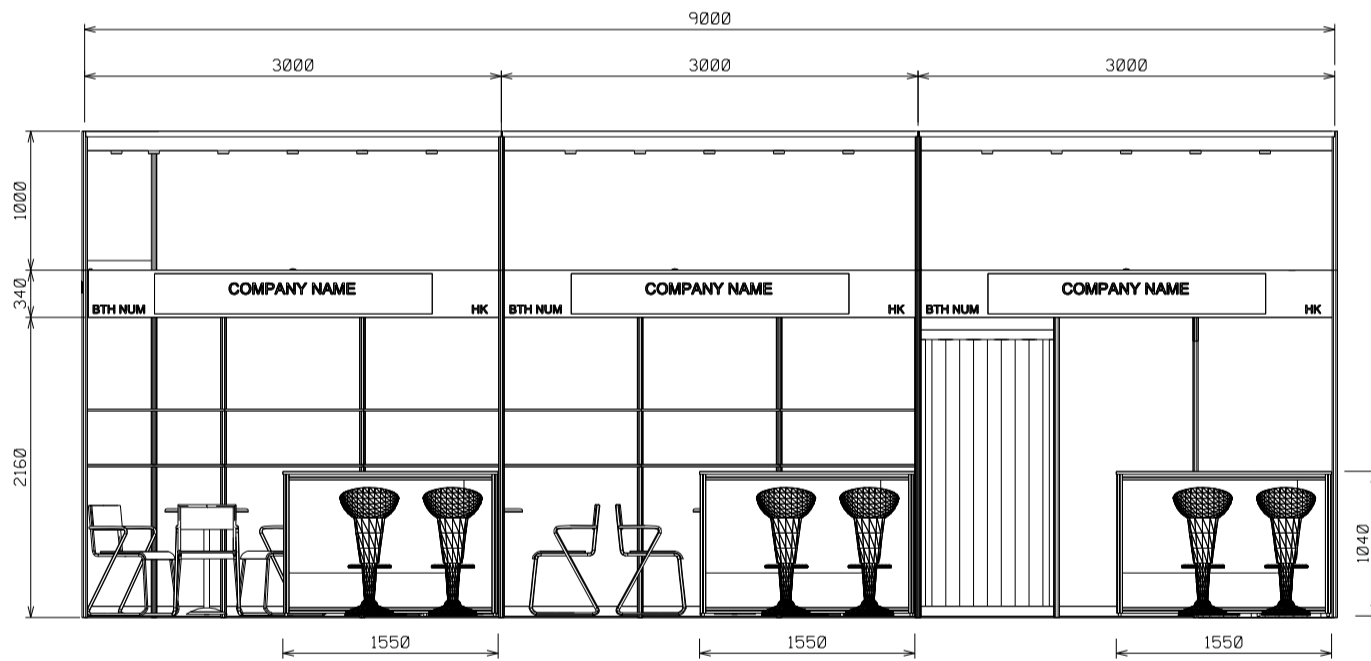

Hong Kong International Wine and Spirits Fair

香港國際美酒展

9M x 3M x3.5M(H) Standard Left Corner Booth (Option B)

9米乘3米乘3.5米(高)左邊角位攤位

PLAN

ELEVATION

PERSPECTIVE

BOOTH SPECIFICATIONS		QTY.
	L-SHAPE BAR COUNTER	3
	1000W x 300D WOODEN DISPLAY SHELF	18
	LONGARMED SPOTLIGHT (300MM) 23WATT ENERGY SAVING LAMP (YELLOW LIGHT)	12
	ROUND MEETING TABLE	3
	BAR STOOL	9
	BLACK LEATHER CHAIR	9
	50W DOWNLIGHT	18
	RUBBISH BIN & CARPET (27sqm.)	