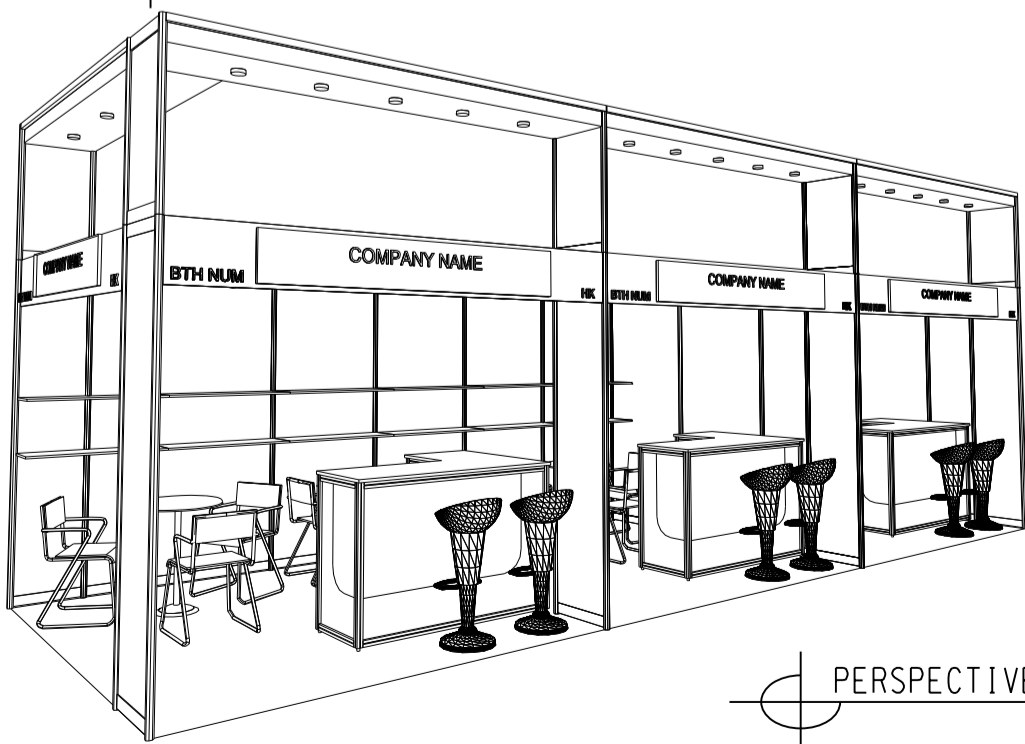

Hong Kong International Wine and Spirits Fair

香港國際美酒展

9M x 3M x3.5M(H) Standard Left Corner Booth (Option B)

9米乘3米乘3.5米(高)左邊角位攤位

PLAN

ELEVATION

PERSPECTIVE

BOOTH SPECIFICATIONS		QTY.
	L-SHAPE BAR COUNTER	3
	1000W x 300D WOODEN DISPLAY SHELF	18
	LONGARMED SPOTLIGHT (300MM) 23WATT ENERGY SAVING LAMP (YELLOW LIGHT)	12
	ROUND MEETING TABLE	3
	BAR STOOL	9
	BLACK LEATHER CHAIR	9
	50W DOWNLIGHT	18
	RUBBISH BIN & CARPET (27sqm.)	