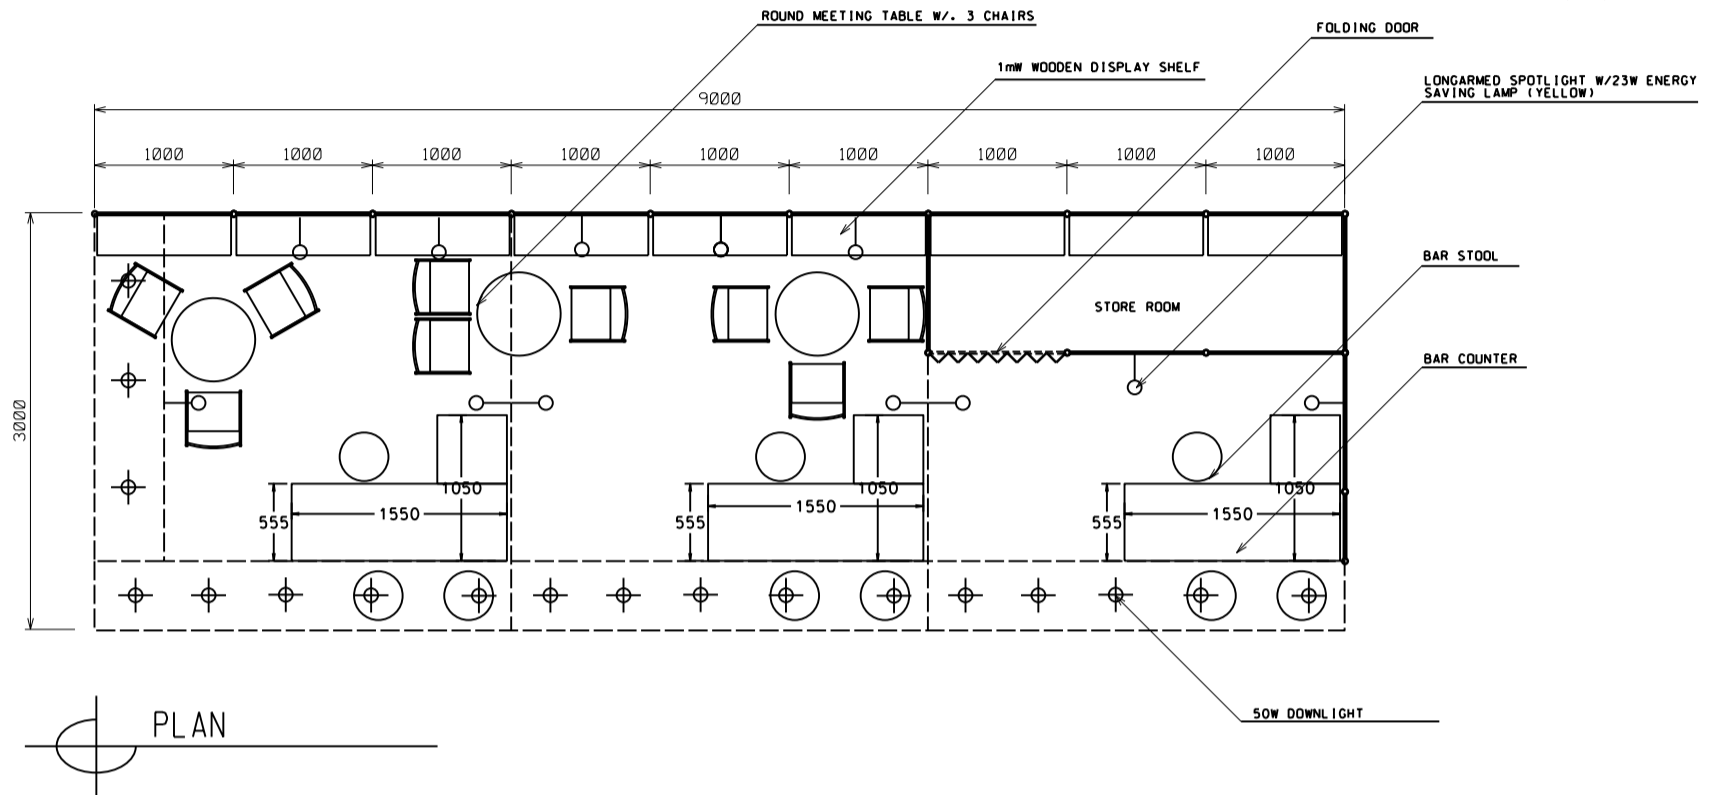

Hong Kong International Wine and Spirits Fair

香港國際美酒展

9M x 3M x3.5M(H) Standard Left Corner Booth (Option B)

9米乘3米乘3.5米(高)左邊角位攤位

PLAN

ELEVATION

PERSPECTIVE

BOOTH SPECIFICATIONS		QTY.
	L-SHAPE BAR COUNTER	3
	1000W x 300D WOODEN DISPLAY SHELF	18
	LONGARMED SPOTLIGHT (300MM) 23WATT ENERGY SAVING LAMP (YELLOW LIGHT)	12
	ROUND MEETING TABLE	3
	BAR STOOL	9
	BLACK LEATHER CHAIR	9
	50W DOWNLIGHT	18
	RUBBISH BIN & CARPET (27sqm.)	